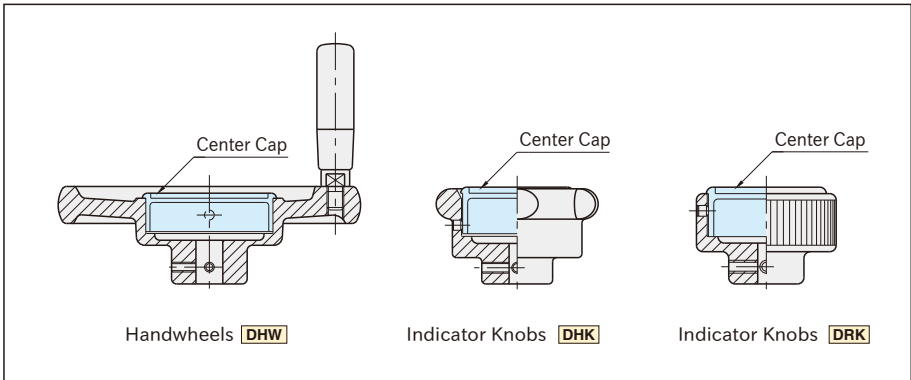

D-C**CENTER CAPS**

Body
ABS plastic
Black

Part Number	D	T	D ₁	D ₂	T ₁	T ₂	Weight (g)
D50C	55.8	23	53.9	47.5	20	17.5	30
D75C	78	23.5	75.6	69.8	20.5	18	40

How To Use**Related Products**

These caps are dedicated protection cap for the following products.

- **DHW** ALUMINUM SOLID INDICATOR HANDWHEELS
- **DHW** ALUMINUM SPOKED INDICATOR HANDWHEELS
- **DHK** ALUMINUM LOBE INDICATOR KNOBS
- **DRK** ALUMINUM KNURLED INDICATOR KNOBS