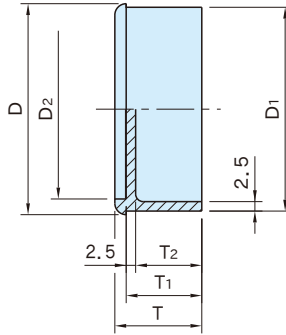

D-C**CENTER CAPS**

Body
ABS plastic
Black

Part Number	D	T	D ₁	D ₂	T ₁	T ₂	Weight (g)
D50C	55.8	23	53.9	47.5	20	17.5	30
D75C	78	23.5	75.6	69.8	20.5	18	40

How To Use**Related Products**

These caps are dedicated protection cap for the following products.

- **DHW** ALUMINUM SOLID INDICATOR HANDWHEELS
- **DHW** ALUMINUM SPOKED INDICATOR HANDWHEELS
- **DHK** ALUMINUM LOBE INDICATOR KNOBS
- **DRK** ALUMINUM KNURLED INDICATOR KNOBS