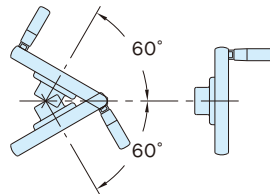

DHW

ALUMINUM SPOKED INDICATOR HANDWHEELS

Angular Range of Mounting

Note : Dial Indicator must be ordered separately.

Handwheel	Handle
Aluminum alloy (ADC12)	Polyamide plastic
Baked finish	Black
Silver gray	

Part Number	A	B	C	D	E	F	G (H8)	H	J	K	L	M	Weight (g)
DHW180ER	180	58	45	26	22	75	16	10	23	22	85	M10x1.5	900
DHW200ER	198	62	50	31	25	85	18		27	28	107	M12x1.75	1,150
DHW250ER	249		32	28	106	22	1,500						

- Comes with an **ER-S** revolving handle
- Center Caps are available for applications without a indicator

Proper Dial Indicators

Handwheels	Dial Indicators	
	D50R/L/C	D75R/L/C
DHW180ER	×	○
DHW200ER	×	○
DHW250ER	×	○