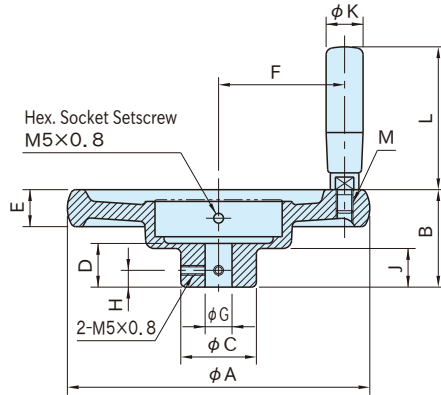

DHW

ALUMINUM SPOKED INDICATOR HANDWHEELS

Angular Range of Mounting

Note : Dial Indicator must be ordered separately.

Handwheel	Handle
Aluminum alloy (ADC12)	Polyamide plastic
Baked finish	Black
Silver gray	

Part Number	A	B	C	D	E	F	G (H8)	H	J	K	L	M	Weight (g)
DHW180ER	180	58	45	26	22	75	16	10	23	22	85	M10x1.5	900
DHW200ER	198	62	50	31	25	85	18		27	28	107	M12x1.75	1,150
DHW250ER	249		32	28	106	22	1,500						

- Comes with an **ER-S** revolving handle
- Center Caps are available for applications without a indicator

Proper Dial Indicators

Handwheels	Dial Indicators	
	D50R/L/C	D75R/L/C
DHW180ER	×	○
DHW200ER	×	○
DHW250ER	×	○